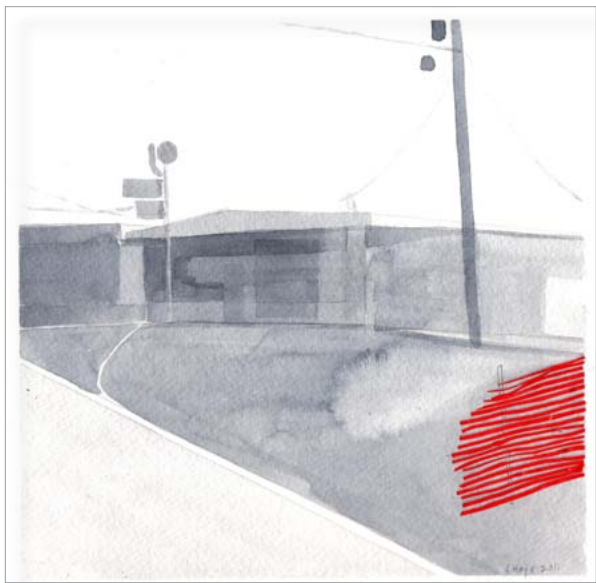

◀ **JODI HAYS**
Untitled
Gouache and acrylic on paper
7" x 7"
2011